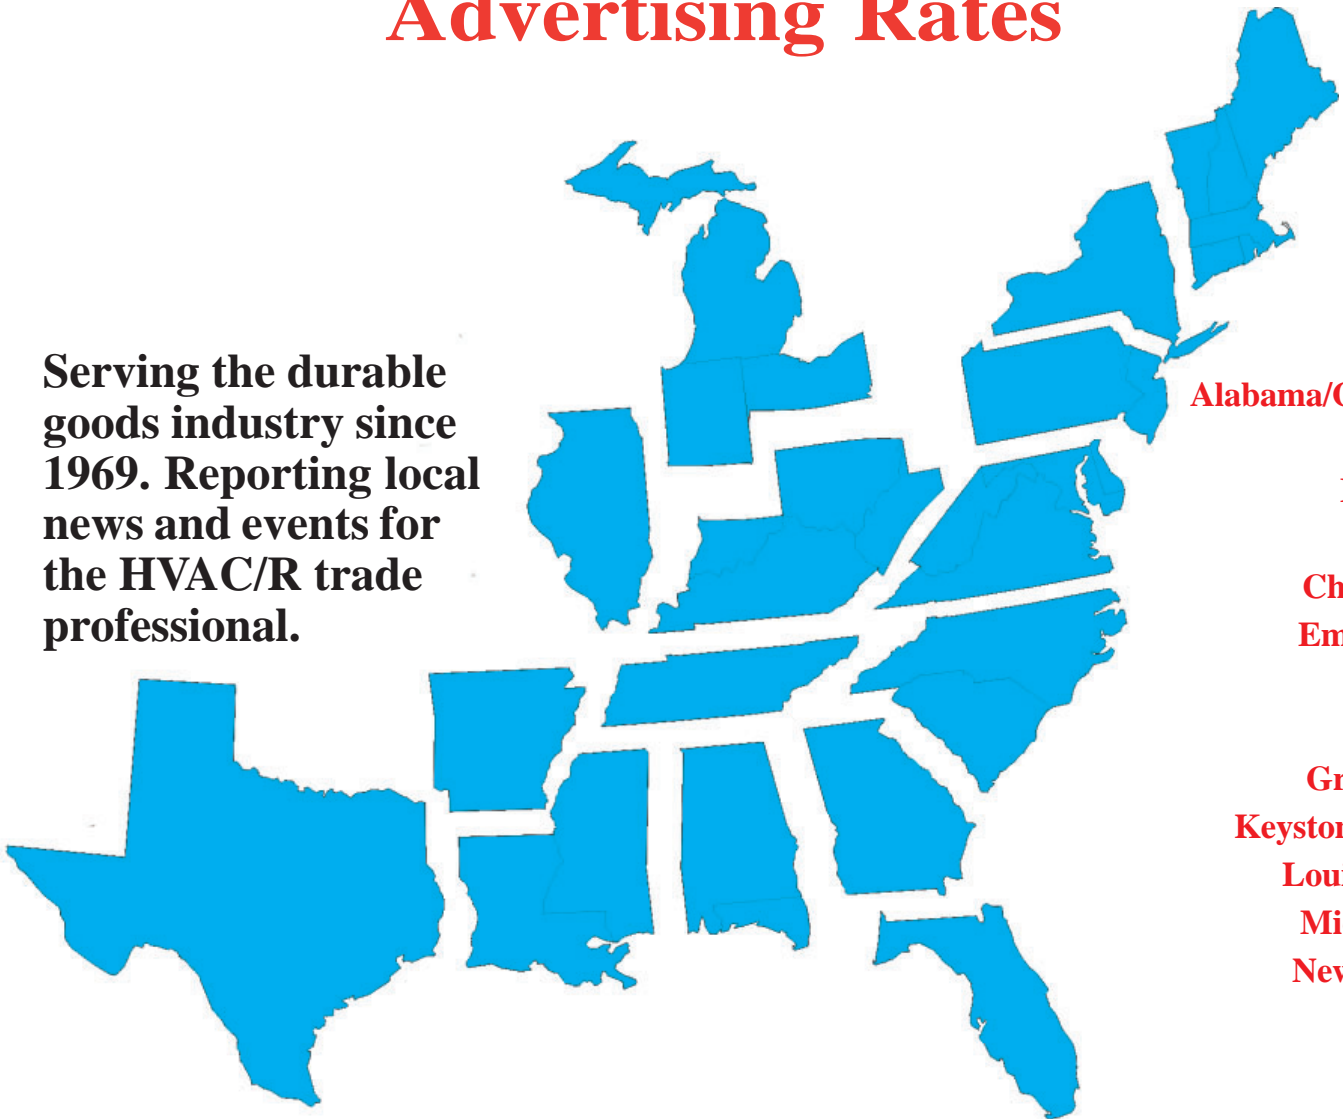

HVAC

& REFRIGERATION

INSIDER®

"The Contractor's Newspaper" Advertising Rates

Serving the durable goods industry since 1969. Reporting local news and events for the HVAC/R trade professional.

Alabama/Gulf Coast
Arkansas
Bluegrass
Carolina
Chicagoland
Empire (NY)
Florida
Georgia
Great Lakes
Keystone Garden
Louisiana/MS
Mid Atlantic
New England
Tennessee
Texas